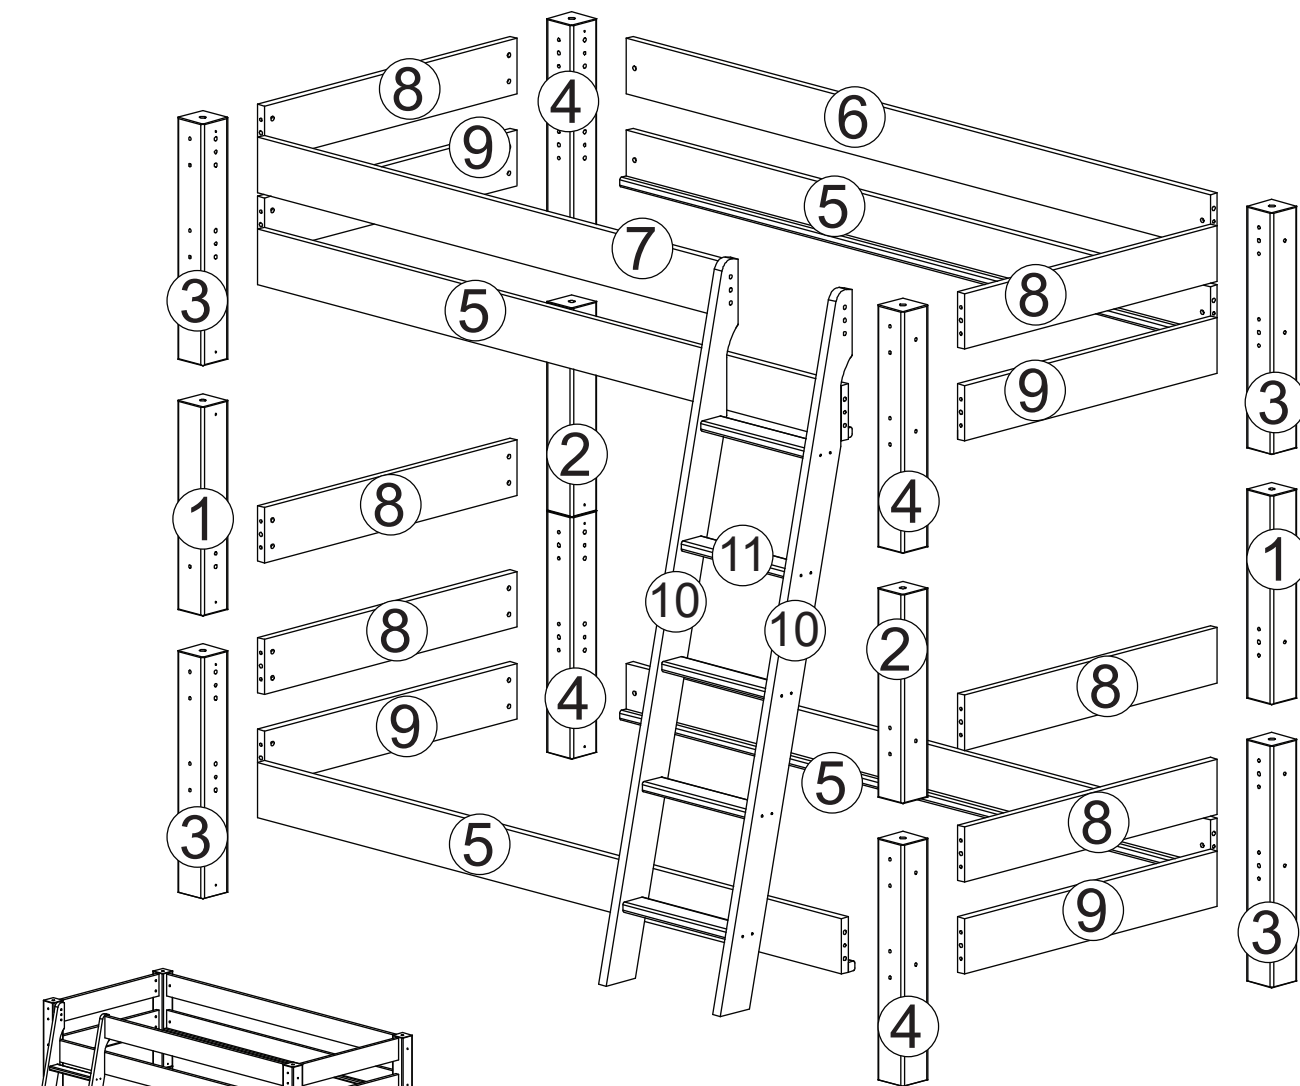

art. no. 1072

Option

| | | | |
|---|--|------------|----|
| A | | Ø10x40mm | 46 |
| B | | Ø16x75mm | 8 |
| C | | M6x120mm | 51 |
| D | | M6x100mm | 1 |
| E | | M6x55mm | 1 |
| F | | M6x10x14mm | 52 |
| G | | M6x8x15mm | 1 |

| | | | |
|---|--|----------|----|
| H | | 6.3x70mm | 20 |
| I | | 4.0x70mm | 18 |
| J | | 3.5x35mm | 54 |
| K | | Ø16 | 4 |
| L | | Ø10 | 20 |
| M | | Ø8 | 16 |
| N | | 4mm | 1 |

1

2 x

2 x

2

3

4

5

6

D: Max. Höhe der Matratze
GB: Max. height of mattress

art. no. 1073