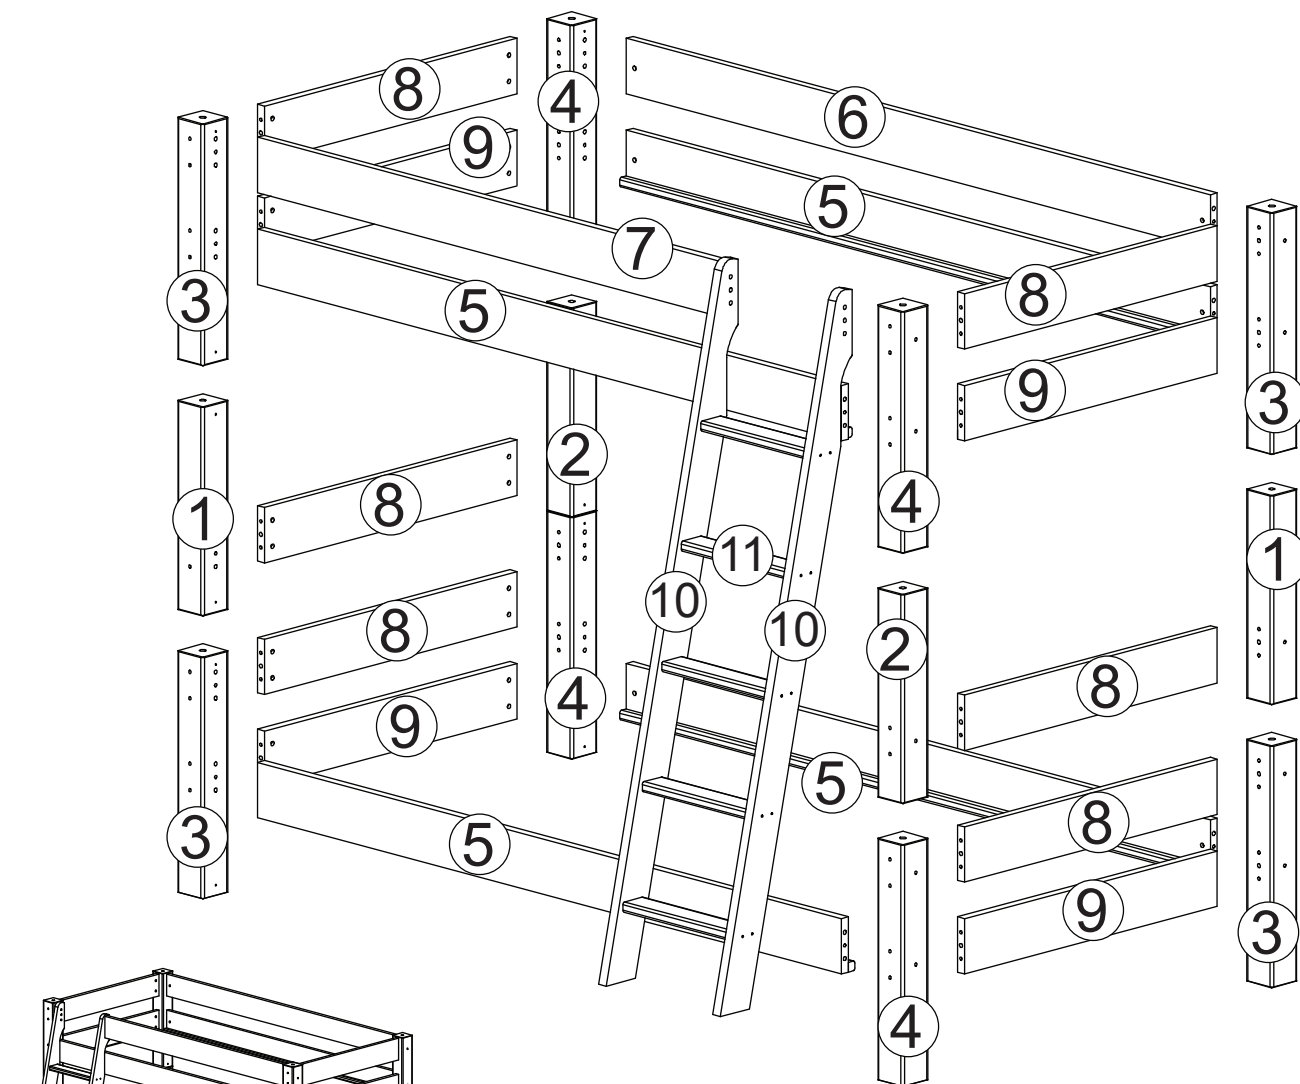

art. no. 1072

Option

A		Ø10x40mm	46
B		Ø16x75mm	8
C		M6x120mm	51
D		M6x100mm	1
E		M6x55mm	1
F		M6x10x14mm	52
G		M6x8x15mm	1

H		6.3x70mm	20
I		4.0x70mm	18
J		3.5x35mm	54
K		Ø16	4
L		Ø10	20
M		Ø8	16
N		4mm	1

1

2 x

2 x

2

3

4

5

6

D: Max. Höhe der Matratze
GB: Max. height of mattress

art. no. 1073